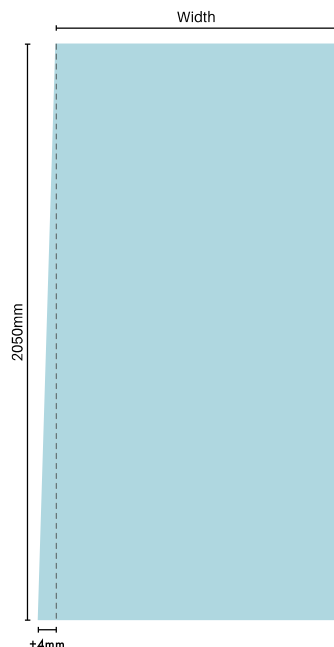

PURITY **RAKED** RETURN/FIXED PANELS

Order Code	Width	Height	Sqm	Weight
P-R-0697+R4MM	697mm	2050mm	1.43	36kg
P-R-0797+R4MM	797mm	2050mm	1.63	41kg
P-R-0897+R4MM	897mm	2050mm	1.84	46kg
P-R-0997+R4MM	997mm	2050mm	2.04	51kg
P-R-1097+R4MM	1097mm	2050mm	2.25	57kg
P-R-1197+R4MM	1197mm	2050mm	2.45	61kg

10mm thick clear toughened
Grade "A" toughened glass
1mm radius corners
+4mm rake on one side

Individually boxed panels
Flat polished edges
Flip panel to suit wall leaning in/out