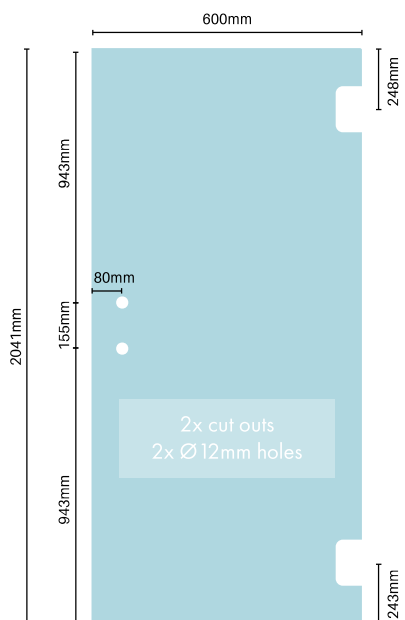

FRAMELESS SHOWERS

(07) 5493 9779

WWW.BLITZGLASS.COM.AU

PURITY KNOB DOOR PANELS

Order Code	Width	Height	Sqm	Weight
P-D-0600K	600mm	2041mm	1.22	31kg
P-D-0610K	610mm	2041mm	1.25	31kg
P-D-0620K	620mm	2041mm	1.27	32kg
P-D-0630K	630mm	2041mm	1.29	32kg
P-D-0640K	640mm	2041mm	1.31	33kg

See pages 32 - 33 for knob options

- 10mm thick clear toughened
- Grade "A" toughened glass
- 1 mm radius corners
- Individually boxed panels
- Flat polished edges

PURITY HANDLE DOOR PANELS

Order Code	Width	Height	Sqm	Weight
P-D-0600H	600mm	2041mm	1.22	31kg

See pages 34 - 35 for handle options

- 10mm thick clear toughened
- Grade "A" toughened glass
- 1 mm radius corners
- Individually boxed panels
- Flat polished edges

PURITY HINGE PANELS

Order Code	Width	Height	Sqm	Weight
P-H-0229	229mm	2050mm	0.46	12kg
P-H-0279	279mm	2050mm	0.56	14kg
P-H-0329	329mm	2050mm	0.66	17kg
P-H-0379	379mm	2050mm	0.78	19kg
P-H-0429	429mm	2050mm	0.88	22kg
P-H-0479	479mm	2050mm	0.98	24kg
P-H-0529	529mm	2050mm	1.08	27kg
P-H-0579	579mm	2050mm	1.19	30kg

Order Code	Width	Height	Sqm	Weight
P-R-0197	197mm	2050mm	0.40	10kg
P-R-0697	697mm	2050mm	1.43	36kg
P-R-0797	797mm	2050mm	1.63	41kg
P-R-0847	847mm	2050mm	1.73	43kg
P-R-0897	897mm	2050mm	1.84	46kg
P-R-0947	947mm	2050mm	1.94	48kg
P-R-0997	997mm	2050mm	2.04	51kg
P-R-1047	1047mm	2050mm	2.15	54kg
P-R-1097	1097mm	2050mm	2.25	57kg
P-R-1147	1147mm	2050mm	2.35	59kg
P-R-1197	1197mm	2050mm	2.45	61kg
P-R-1297	1297mm	2050mm	2.66	67kg
P-R-1397	1397mm	2050mm	2.86	72kg