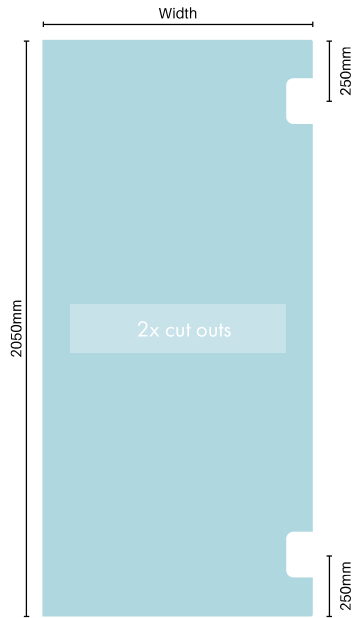

FRAMELESS SHOWERS

(07) 5493 9779

WWW.BLITZGLASS.COM.AU

PURITY KNOB DOOR PANELS

Order Code	Width	Height	Sqm	Weight
P-D-0600K	600mm	2041mm	1.22	31kg
P-D-0610K	610mm	2041mm	1.25	31kg
P-D-0620K	620mm	2041mm	1.27	32kg
P-D-0630K	630mm	2041mm	1.29	32kg
P-D-0640K	640mm	2041mm	1.31	33kg

See pages 32 - 33 for knob options

- 10mm thick clear toughened
- Grade "A" toughened glass
- 1 mm radius corners
- Individually boxed panels
- Flat polished edges

PURITY HANDLE DOOR PANELS

Order Code	Width	Height	Sqm	Weight
P-D-0600H	600mm	2041mm	1.22	31kg

See pages 34 - 35 for handle options

- 10mm thick clear toughened
- Grade "A" toughened glass
- 1 mm radius corners
- Individually boxed panels
- Flat polished edges

PURITY HINGE PANELS

Order Code	Width	Height	Sqm	Weight
P-H-0229	229mm	2050mm	0.46	12kg
P-H-0279	279mm	2050mm	0.56	14kg
P-H-0329	329mm	2050mm	0.66	17kg
P-H-0379	379mm	2050mm	0.78	19kg
P-H-0429	429mm	2050mm	0.88	22kg
P-H-0479	479mm	2050mm	0.98	24kg
P-H-0529	529mm	2050mm	1.08	27kg
P-H-0579	579mm	2050mm	1.19	30kg

Order Code	Width	Height	Sqm	Weight
P-R-0197	197mm	2050mm	0.40	10kg
P-R-0697	697mm	2050mm	1.43	36kg
P-R-0797	797mm	2050mm	1.63	41kg
P-R-0847	847mm	2050mm	1.73	43kg
P-R-0897	897mm	2050mm	1.84	46kg
P-R-0947	947mm	2050mm	1.94	48kg
P-R-0997	997mm	2050mm	2.04	51kg
P-R-1047	1047mm	2050mm	2.15	54kg
P-R-1097	1097mm	2050mm	2.25	57kg
P-R-1147	1147mm	2050mm	2.35	59kg
P-R-1197	1197mm	2050mm	2.45	61kg
P-R-1297	1297mm	2050mm	2.66	67kg
P-R-1397	1397mm	2050mm	2.86	72kg