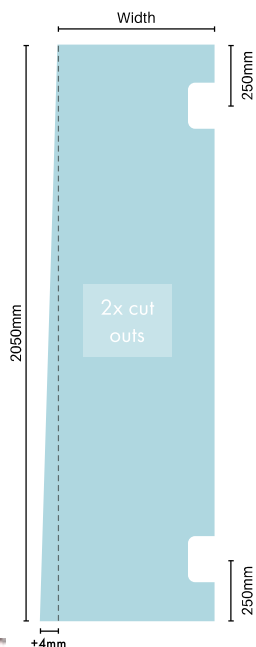

See pages 32 - 33 for knob options

- 10mm thick clear toughened
- Grade "A" toughened glass
- 1 mm radius corners
- Individually boxed panels
- Flat polished edges

PURITY HANDLE DOOR PANELS

Order Code	Width	Height	Sqm	Weight
P-D-0600H	600mm	2041mm	1.22	31kg

See pages 34 - 35 for handle options

- 10mm thick clear toughened
- Grade "A" toughened glass
- 1 mm radius corners
- Individually boxed panels
- Flat polished edges

PURITY HINGE PANELS

Order Code	Width	Height	Sqm	Weight
P-H-0229	229mm	2050mm	0.46	12kg
P-H-0279	279mm	2050mm	0.56	14kg
P-H-0329	329mm	2050mm	0.66	17kg
P-H-0379	379mm	2050mm	0.78	19kg
P-H-0429	429mm	2050mm	0.88	22kg
P-H-0479	479mm	2050mm	0.98	24kg
P-H-0529	529mm	2050mm	1.08	27kg
P-H-0579	579mm	2050mm	1.19	30kg

10mm thick clear toughened
Grade "A" toughened glass
1 mm radius corners
Individually boxed panels
Flat polished edges

PURITY **RAKED** HINGE PANELS

Order Code	Width	Height	Sqm	Weight
P-H-0229+R4MM	229mm	2050mm	0.46	12kg
P-H-0279+R4MM	279mm	2050mm	0.56	14kg
P-H-0329+R4MM	329mm	2050mm	0.66	17kg
P-H-0379+R4MM	379mm	2050mm	0.78	19kg

Order Code	Width	Height	Sqm	Weight
P-R-0197	197mm	2050mm	0.40	10kg
P-R-0697	697mm	2050mm	1.43	36kg
P-R-0797	797mm	2050mm	1.63	41kg
P-R-0847	847mm	2050mm	1.73	43kg
P-R-0897	897mm	2050mm	1.84	46kg
P-R-0947	947mm	2050mm	1.94	48kg
P-R-0997	997mm	2050mm	2.04	51kg
P-R-1047	1047mm	2050mm	2.15	54kg
P-R-1097	1097mm	2050mm	2.25	57kg
P-R-1147	1147mm	2050mm	2.35	59kg
P-R-1197	1197mm	2050mm	2.45	61kg
P-R-1297	1297mm	2050mm	2.66	67kg
P-R-1397	1397mm	2050mm	2.86	72kg