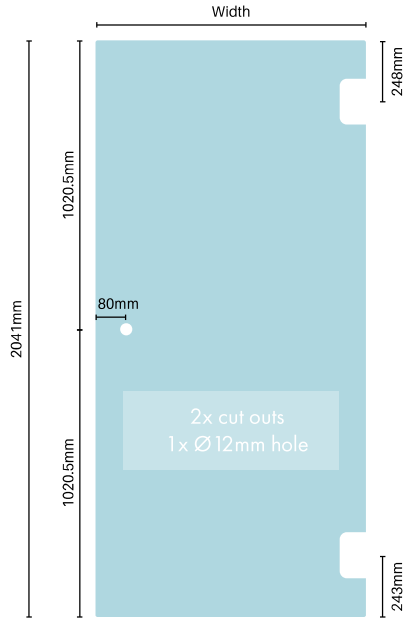

FRAMELESS SHOWERS

(07) 5493 9779

WWW.BLITZGLASS.COM.AU

PURITY KNOB DOOR PANELS

Order Code	Width	Height	Sqm	Weight
P-D-0600K	600mm	2041mm	1.22	31kg
P-D-0610K	610mm	2041mm	1.25	31kg
P-D-0620K	620mm	2041mm	1.27	32kg
P-D-0630K	630mm	2041mm	1.29	32kg
P-D-0640K	640mm	2041mm	1.31	33kg

See pages 32 - 33 for knob options

- 10mm thick clear toughened
- Grade "A" toughened glass
- 1 mm radius corners
- Individually boxed panels
- Flat polished edges

PURITY HANDLE DOOR PANELS

Order Code	Width	Height	Sqm	Weight
P-D-0600H	600mm	2041mm	1.22	31kg

See pages 34 - 35 for handle options

- 10mm thick clear toughened
- Grade "A" toughened glass
- 1 mm radius corners
- Individually boxed panels
- Flat polished edges

PURITY HINGE PANELS

Order Code	Width	Height	Sqm	Weight
P-H-0229	229mm	2050mm	0.46	12kg
P-H-0279	279mm	2050mm	0.56	14kg
P-H-0329	329mm	2050mm	0.66	17kg
P-H-0379	379mm	2050mm	0.78	19kg
P-H-0429	429mm	2050mm	0.88	22kg
P-H-0479	479mm	2050mm	0.98	24kg
P-H-0529	529mm	2050mm	1.08	27kg
P-H-0579	579mm	2050mm	1.19	30kg

Order Code	Width	Height	Sqm	Weight
P-R-0197	197mm	2050mm	0.40	10kg
P-R-0697	697mm	2050mm	1.43	36kg
P-R-0797	797mm	2050mm	1.63	41kg
P-R-0847	847mm	2050mm	1.73	43kg
P-R-0897	897mm	2050mm	1.84	46kg
P-R-0947	947mm	2050mm	1.94	48kg
P-R-0997	997mm	2050mm	2.04	51kg
P-R-1047	1047mm	2050mm	2.15	54kg
P-R-1097	1097mm	2050mm	2.25	57kg
P-R-1147	1147mm	2050mm	2.35	59kg
P-R-1197	1197mm	2050mm	2.45	61kg
P-R-1297	1297mm	2050mm	2.66	67kg
P-R-1397	1397mm	2050mm	2.86	72kg