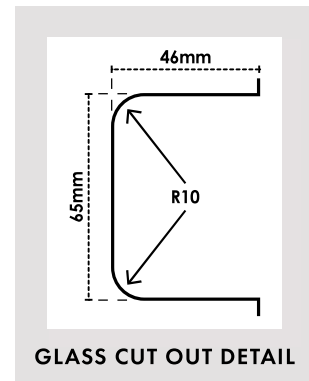

See pages 34 - 35 for handle options

- 10mm thick clear toughened
- Grade "A" toughened glass
- 1 mm radius corners
- Individually boxed panels
- Flat polished edges

PURITY HINGE PANELS

Order Code	Width	Height	Sqm	Weight
P-H-0229	229mm	2050mm	0.46	12kg
P-H-0279	279mm	2050mm	0.56	14kg
P-H-0329	329mm	2050mm	0.66	17kg
P-H-0379	379mm	2050mm	0.78	19kg
P-H-0429	429mm	2050mm	0.88	22kg
P-H-0479	479mm	2050mm	0.98	24kg
P-H-0529	529mm	2050mm	1.08	27kg
P-H-0579	579mm	2050mm	1.19	30kg

10mm thick clear toughened
Grade "A" toughened glass
1 mm radius corners
Individually boxed panels
Flat polished edges

PURITY **RAKED** HINGE PANELS

Order Code	Width	Height	Sqm	Weight
P-H-0229+R4MM	229mm	2050mm	0.46	12kg
P-H-0279+R4MM	279mm	2050mm	0.56	14kg
P-H-0329+R4MM	329mm	2050mm	0.66	17kg
P-H-0379+R4MM	379mm	2050mm	0.78	19kg

Order Code	Width	Height	Sqm	Weight
P-R-0197	197mm	2050mm	0.40	10kg
P-R-0697	697mm	2050mm	1.43	36kg
P-R-0797	797mm	2050mm	1.63	41kg
P-R-0847	847mm	2050mm	1.73	43kg
P-R-0897	897mm	2050mm	1.84	46kg
P-R-0947	947mm	2050mm	1.94	48kg
P-R-0997	997mm	2050mm	2.04	51kg
P-R-1047	1047mm	2050mm	2.15	54kg
P-R-1097	1097mm	2050mm	2.25	57kg
P-R-1147	1147mm	2050mm	2.35	59kg
P-R-1197	1197mm	2050mm	2.45	61kg
P-R-1297	1297mm	2050mm	2.66	67kg
P-R-1397	1397mm	2050mm	2.86	72kg