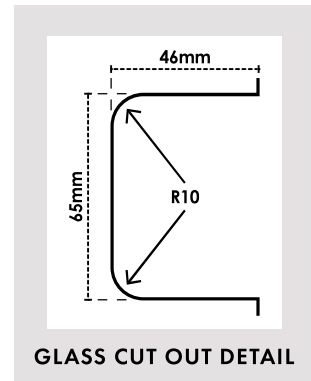

FRAMELESS SHOWERS

(07) 5493 9779

WWW.BLITZGLASS.COM.AU

PURITY KNOB DOOR PANELS

Order Code	Width	Height	Sqm	Weight
P-D-0600K	600mm	2041mm	1.22	31kg
P-D-0610K	610mm	2041mm	1.25	31kg
P-D-0620K	620mm	2041mm	1.27	32kg
P-D-0630K	630mm	2041mm	1.29	32kg
P-D-0640K	640mm	2041mm	1.31	33kg

See pages 32 - 33 for knob options

- 10mm thick clear toughened
- Grade "A" toughened glass
- 1 mm radius corners
- Individually boxed panels
- Flat polished edges

PURITY HANDLE DOOR PANELS

Order Code	Width	Height	Sqm	Weight
P-D-0600H	600mm	2041mm	1.22	31kg

Order Code	Width	Height	Sqm	Weight
P-R-0197	197mm	2050mm	0.40	10kg
P-R-0697	697mm	2050mm	1.43	36kg
P-R-0797	797mm	2050mm	1.63	41kg
P-R-0847	847mm	2050mm	1.73	43kg
P-R-0897	897mm	2050mm	1.84	46kg
P-R-0947	947mm	2050mm	1.94	48kg
P-R-0997	997mm	2050mm	2.04	51kg
P-R-1047	1047mm	2050mm	2.15	54kg
P-R-1097	1097mm	2050mm	2.25	57kg
P-R-1147	1147mm	2050mm	2.35	59kg
P-R-1197	1197mm	2050mm	2.45	61kg
P-R-1297	1297mm	2050mm	2.66	67kg
P-R-1397	1397mm	2050mm	2.86	72kg