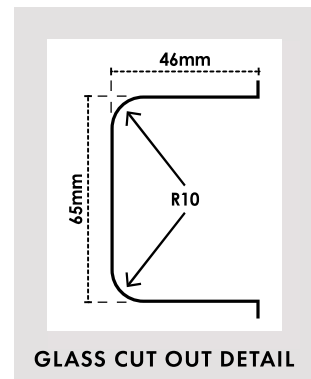

See pages 32 - 33 for knob options

- 10mm thick clear toughened
- Grade "A" toughened glass
- 1 mm radius corners
- Individually boxed panels
- Flat polished edges

PURITY HANDLE DOOR PANELS

Order Code	Width	Height	Sqm	Weight
P-D-0600H	600mm	2041mm	1.22	31kg

See pages 34 - 35 for handle options

- 10mm thick clear toughened
- Grade "A" toughened glass
- 1 mm radius corners
- Individually boxed panels
- Flat polished edges

PURITY HINGE PANELS

Order Code	Width	Height	Sqm	Weight
P-H-0229	229mm	2050mm	0.46	12kg
P-H-0279	279mm	2050mm	0.56	14kg
P-H-0329	329mm	2050mm	0.66	17kg
P-H-0379	379mm	2050mm	0.78	19kg
P-H-0429	429mm	2050mm	0.88	22kg
P-H-0479	479mm	2050mm	0.98	24kg
P-H-0529	529mm	2050mm	1.08	27kg
P-H-0579	579mm	2050mm	1.19	30kg

Order Code	Width	Height	Sqm	Weight
P-R-0197	197mm	2050mm	0.40	10kg
P-R-0697	697mm	2050mm	1.43	36kg
P-R-0797	797mm	2050mm	1.63	41kg
P-R-0847	847mm	2050mm	1.73	43kg
P-R-0897	897mm	2050mm	1.84	46kg
P-R-0947	947mm	2050mm	1.94	48kg
P-R-0997	997mm	2050mm	2.04	51kg
P-R-1047	1047mm	2050mm	2.15	54kg
P-R-1097	1097mm	2050mm	2.25	57kg
P-R-1147	1147mm	2050mm	2.35	59kg
P-R-1197	1197mm	2050mm	2.45	61kg
P-R-1297	1297mm	2050mm	2.66	67kg
P-R-1397	1397mm	2050mm	2.86	72kg