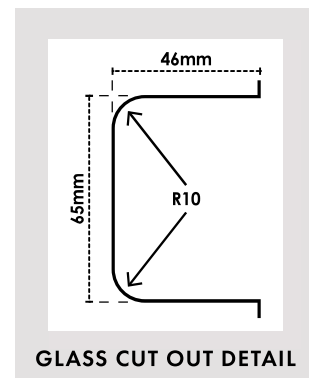

Order Code	Width	Height	Sqm	Weight
P-H-0229+R4MM	229mm	2050mm	0.46	12kg
P-H-0279+R4MM	279mm	2050mm	0.56	14kg
P-H-0329+R4MM	329mm	2050mm	0.66	17kg
P-H-0379+R4MM	379mm	2050mm	0.78	19kg

10mm thick clear toughened
Grade "A" toughened glass
1 mm radius corners
Individually boxed panels
Flat polished edges
+4mm rake on one side
Flip panel to suit wall leaning in or out