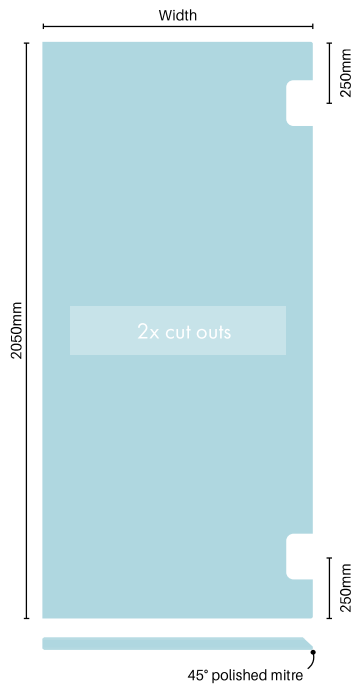

Order Code	Width	Height	Sqm	Weight
P-R-0197	197mm	2050mm	0.40	10kg
P-R-0697	697mm	2050mm	1.43	36kg
P-R-0797	797mm	2050mm	1.63	41kg
P-R-0847	847mm	2050mm	1.73	43kg
P-R-0897	897mm	2050mm	1.84	46kg
P-R-0947	947mm	2050mm	1.94	48kg
P-R-0997	997mm	2050mm	2.04	51kg
P-R-1047	1047mm	2050mm	2.15	54kg
P-R-1097	1097mm	2050mm	2.25	57kg
P-R-1147	1147mm	2050mm	2.35	59kg
P-R-1197	1197mm	2050mm	2.45	61kg
P-R-1297	1297mm	2050mm	2.66	67kg
P-R-1397	1397mm	2050mm	2.86	72kg

Individually boxed panels
Flat polished edges

PURITY **RAKED** RETURN/FIXED PANELS

Order Code	Width	Height	Sqm	Weight
P-R-0697+R4MM	697mm	2050mm	1.43	36kg
P-R-0797+R4MM	797mm	2050mm	1.63	41kg
P-R-0897+R4MM	897mm	2050mm	1.84	46kg
P-R-0997+R4MM	997mm	2050mm	2.04	51kg
P-R-1097+R4MM	1097mm	2050mm	2.25	57kg
P-R-1197+R4MM	1197mm	2050mm	2.45	61kg

10mm thick clear toughened
Grade "A" toughened glass
1mm radius corners
+4mm rake on one side

Individually boxed panels
Flat polished edges
Flip panel to suit wall leaning in/out

PURITY 135° HINGE PANELS

Order Code	Width	Height	Sqm	Weight
P-HIN135-0454	454mm	2050mm	0.93	23kg
P-HIN135-0554	554mm	2050mm	1.14	28kg

- 10mm thick clear toughened
- 1 mm radius corners
- Individually boxed panels
- Flat polished edges
- Polished 45° mitre - hinge side vertical edge