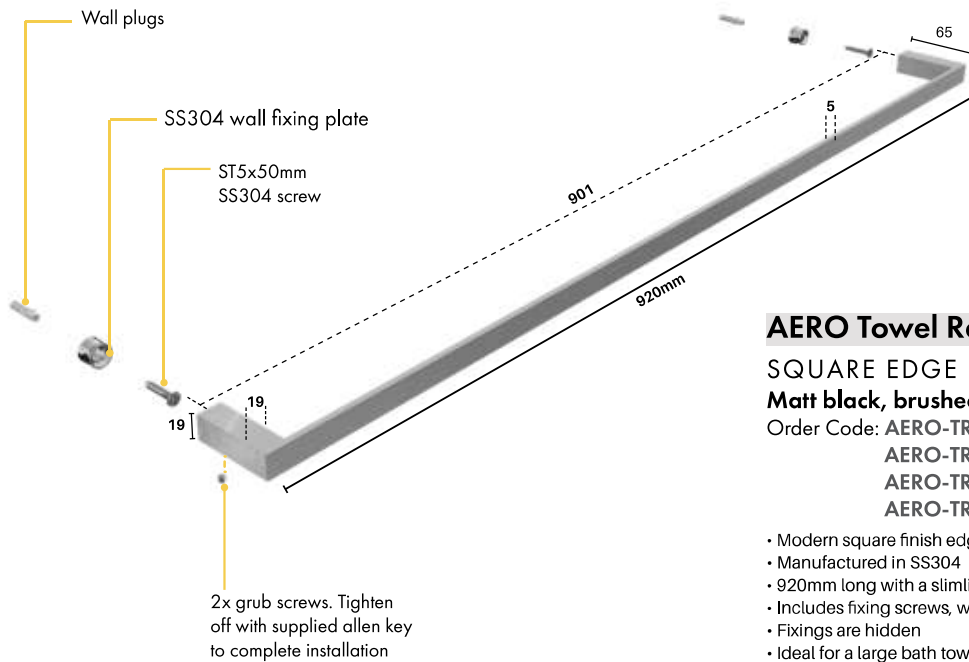

Towel rail / 900mm

Towel rail / 600mm

Hand towel rail

Toilet roll holder

Towel hook

Shelf - dish

AERO RANGE

TOWEL RAIL / 900

AVAILABLE FINISHES

AERO Towel Rail 900

SQUARE EDGE

Matt black, brushed satin & polish finish

Order Code: AERO-TR-0900-B (Matt Black)

AERO-TR-0900-S (Brushed Satin)

AERO-TR-0900-P (Polish)

AERO-TR-0900-G (ORO Brushed Gold)

- Modern square finish edges
- Manufactured in SS304
- 920mm long with a slimline profile
- Includes fixing screws, wall plug & allen key
- Fixings are hidden
- Ideal for a large bath towel

TOWEL RAIL / 600