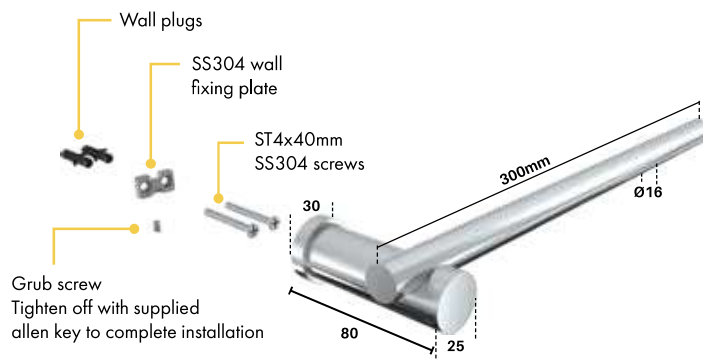

HAND TOWEL RAIL