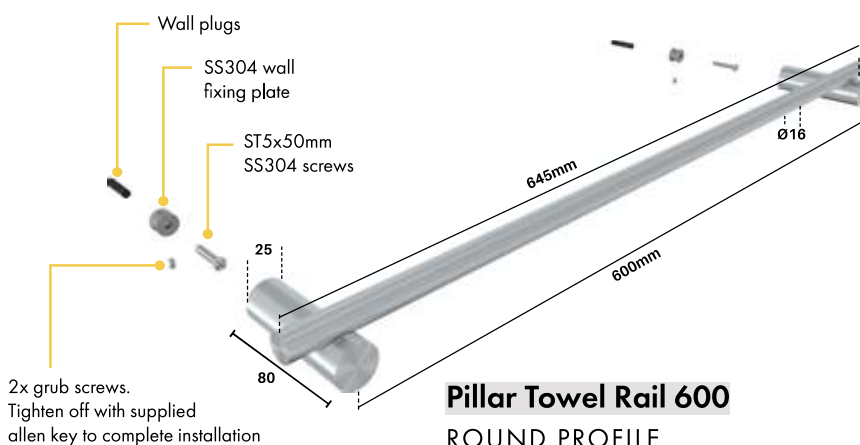

TOWEL RAIL / 600