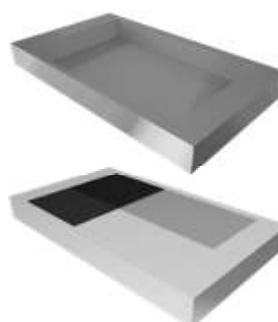

Towel rail / 900mm

Towel rail / 600mm

Hand towel rail

Toilet roll holder

Towel hook

Shelf - dish

AERO RANGE

TOWEL RAIL / 900

AVAILABLE FINISHES

AERO Towel Rail 900

SQUARE EDGE

Matt black, brushed satin & polish finish

Order Code: AERO-TR-0900-B (Matt Black)

AERO-TR-0900-S (Brushed Satin)

AERO-TR-0900-P (Polish)

AERO-TR-0900-G (ORO Brushed Gold)

- Modern square finish edges
- Manufactured in SS304
- 920mm long with a slimline profile
- Includes fixing screws, wall plug & allen key
- Fixings are hidden
- Ideal for a large bath towel

TOWEL RAIL / 600