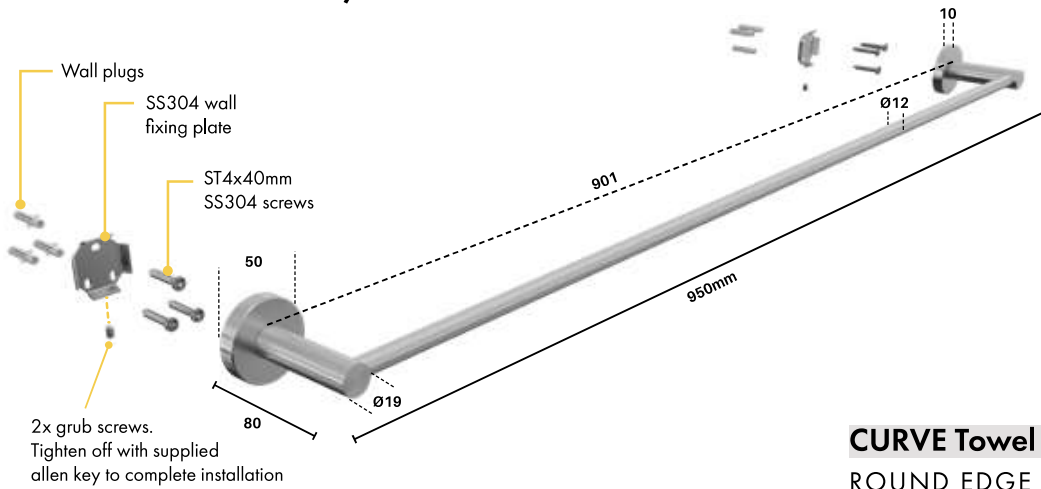

Plan View

CURVE

CURVE is a revitalised and fresh approach with a nod to all things organic. Slimline round profiles provide a minimalist finish with the added feature of hidden fixings. Made from durable stainless steel 304. Available in polish, brushed satin and matt black finishes.

Towel rail / 900mm

Towel rail / 600mm

Hand towel rail

Toilet roll holder

Towel hook

CURVE RANGE

TOWEL RAIL / 900

AVAILABLE FINISHES

CURVE Towel Rail 900

ROUND EDGE

Matt black, brushed satin or polish finish

Order Code: **CURVE-TR-0900-B (Matt Black)**
CURVE-TR-0900-S (Brushed Satin)
CURVE-TR-0900-P (Polish)

- Contemporary round finish edges
- Manufactured in SS304
- Includes fixing screws, wall plug & allen key
- Fixings are hidden
- Ideal for large bath towel