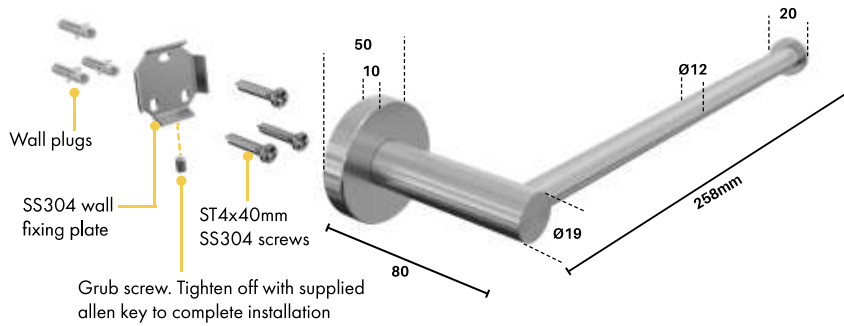

- Modern square finish edges
- Manufactured in SS304
- 920mm long with a slimline profile
- Includes fixing screws, wall plug & allen key
- Fixings are hidden
- Ideal for a large bath towel

TOWEL RAIL / 600

- Contemporary round finish edges
- Manufactured in SS304
- Includes fixing screws, wall plug & allen key
- Fixings are hidden
- Ideal for bath towel or bath mat

CURVE RANGE

HAND TOWEL RAIL

AVAILABLE FINISHES