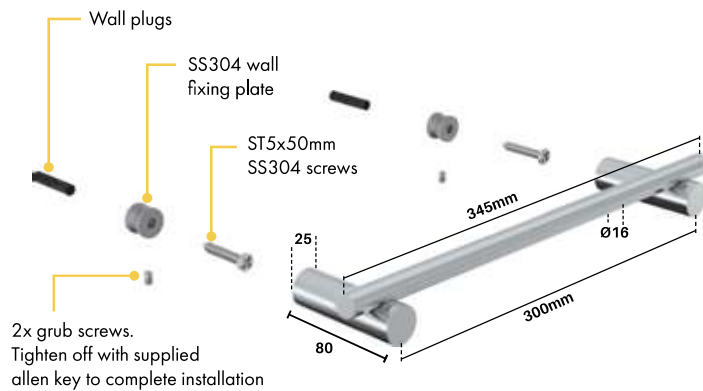

PILLAR RANGE

TOWEL RAIL / 300