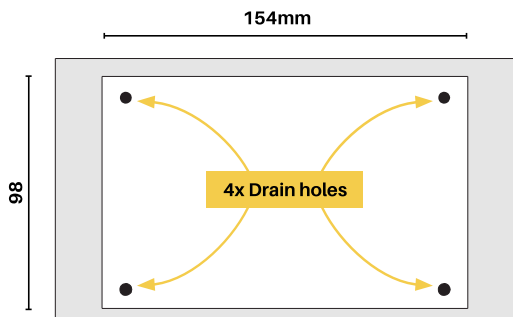

Brushed satin

AERO Shelf Dish

SQUARE EDGE

Brushed satin or polish finish

Order Code: **AERO-SHELF-S** (Brushed Satin)

AERO-SHELF-P (Polish)

- Modern square finish edges
- Manufactured in SS304
- Includes fixing screws, wall plug & allen key
- 4x discreet drain holes in tray