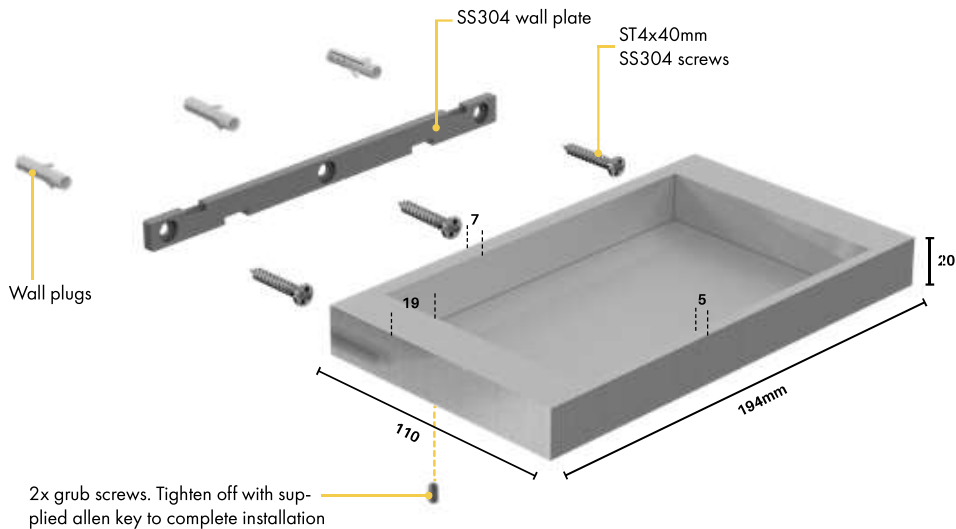

SHELF · DISH