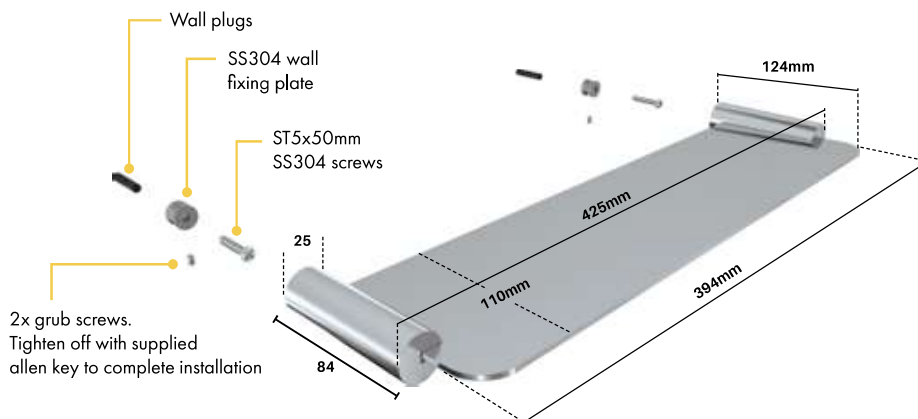

SS SHELF

Pillar Stainless Steel Shelf

ROUND PROFILE / SS304 SHELF

Matt black, matt white, polish or brushed gold finish

Order Code: PIL-SHELF-SS-B (Matt Black)

PIL-SHELF-SS-W (Matt White)

PIL-SHELF-SS-P (Polish)

PIL-SHELF-SS-G (ORO Brushed Gold)

- Stylish stainless steel SS304 shelf with supports
- Sturdy shelf to suit a variety of bathroom storage applications
- Not recommended for in-shower installation due to potential issues caused by long term exposure of soaps, shampoos on shelf finished surface
- Includes fixing screws, wall plug & allen key
- Fixings are hidden. Easy to install
- Install instructions included with each box. Colour printed box with barcode