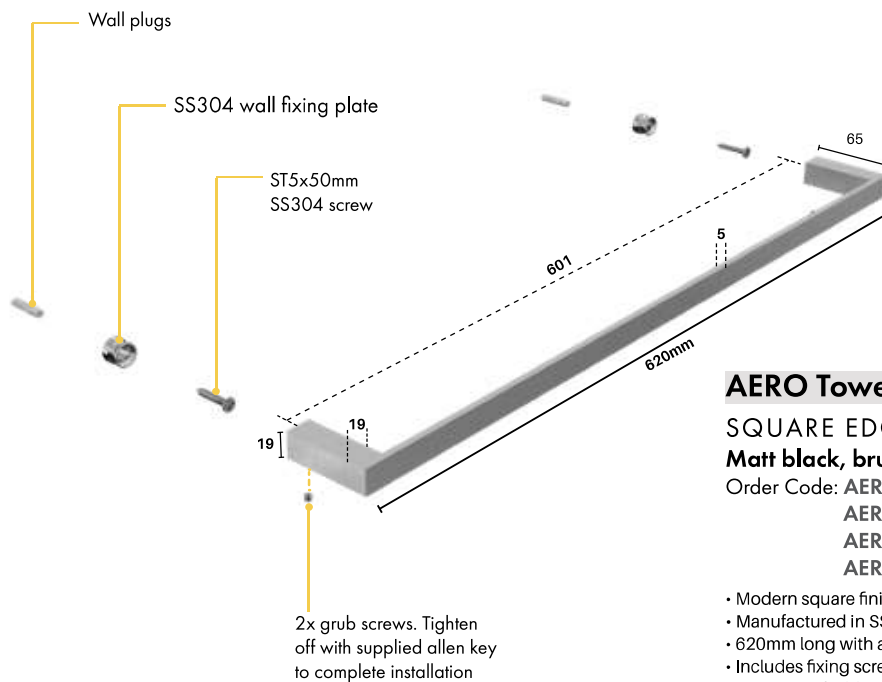

AVAILABLE FINISHES

AERO Towel Rail 900

SQUARE EDGE

Matt black, brushed satin & polish finish

Order Code: AERO-TR-0900-B (Matt Black)

AERO-TR-0900-S (Brushed Satin)

AERO-TR-0900-P (Polish)

AERO-TR-0900-G (ORO Brushed Gold)

- Modern square finish edges
- Manufactured in SS304
- 920mm long with a slimline profile
- Includes fixing screws, wall plug & allen key
- Fixings are hidden
- Ideal for a large bath towel

TOWEL RAIL / 600