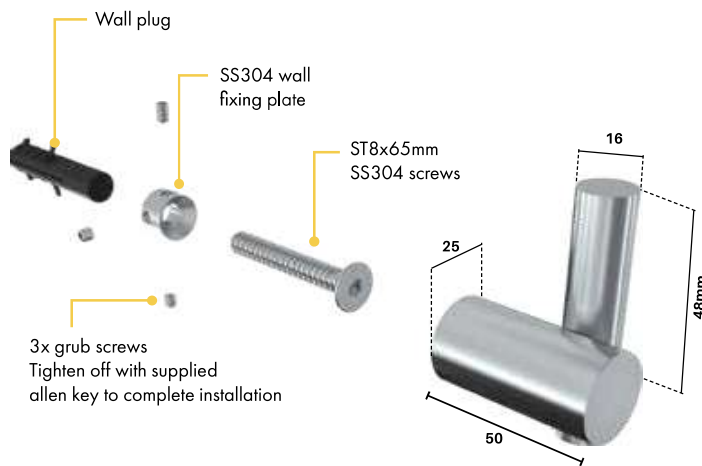

PILLAR RANGE

TOILET ROLL HOLDER

AVAILABLE FINISHES

Pillar Toilet Roll Holder

ROUND PROFILE

Matt black, matt white, polish, brushed gold or satin finish

Order Code: **PIL-ROLL-B (Matt Black)**

PIL-ROLL-W (Matt White)

PIL-ROLL-P (Polish)

PIL-ROLL-G (ORO Brushed Gold)

PIL-ROLL-S (Satin)

- Distinctive design feature - horizontal bar appears to be 'resting' on top of support
- Slimline round 16mm diameter bar
- Manufactured in SS304
- Includes fixing screws, wall plug & allen key
- Fixings are hidden. Easy to install
- 2 x fixings into wall to prevent chance of rotating
- Install instructions included with each box.
- Colour printed box with barcode
- Stylish solution for toilet roll holder

HOOK

AVAILABLE FINISHES

Pillar Towel Hook

ROUND PROFILE

Matt black, matt white, polish, brushed gold or satin finish

Order Code: **PIL-HOOK-B (Matt Black)**

PIL-HOOK-W (Matt White)

PIL-HOOK-P (Polish)

PIL-HOOK-G (ORO Brushed Gold)

PIL-HOOK-S (Satin)

- Distinctive design feature - vertical hook appears to be 'resting' against side of horizontal stem
- Hook is slimline round 16mm diameter bar
- Manufactured in SS304
- Includes fixing screws, wall plug & allen key
- Fixings are hidden. Easy to install
- Install instructions included with each box. Colour printed box with barcode
- A simple solution for hanging of towels, bath robes or similar