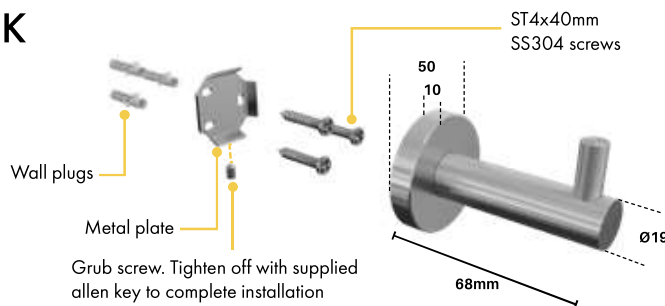

- Contemporary round finish edges
- Manufactured in SS304
- Includes fixing screws, wall plug & allen key
- Fixings are hidden
- Ideal for bath towel or bath mat

CURVE RANGE

HAND TOWEL RAIL

AVAILABLE FINISHES

CURVE Hand Towel Rail

ROUND EDGE

Matt black, brushed satin or polish finish

Order Code: **CURVE-HANDT-B (Matt Black)**

CURVE-HANDT-S (Brushed Satin)

CURVE-HANDT-P (Polish)

- Contemporary round finish edges
- Manufactured in SS304
- Includes fixing screws, wall plug & allen key
- Fixings are hidden
- Ideal for a hand towel

- Contemporary round finish edges
- Manufactured in SS304
- Includes fixing screws, wall plug & allen key
- Fixings are hidden

HOOK

AVAILABLE FINISHES

CURVE Hook

ROUND EDGE

Matt black, brushed satin or polish finish