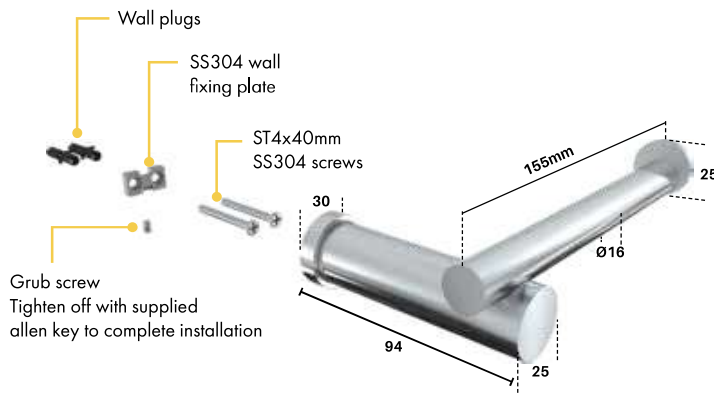

PILLAR RANGE

TOILET ROLL HOLDER