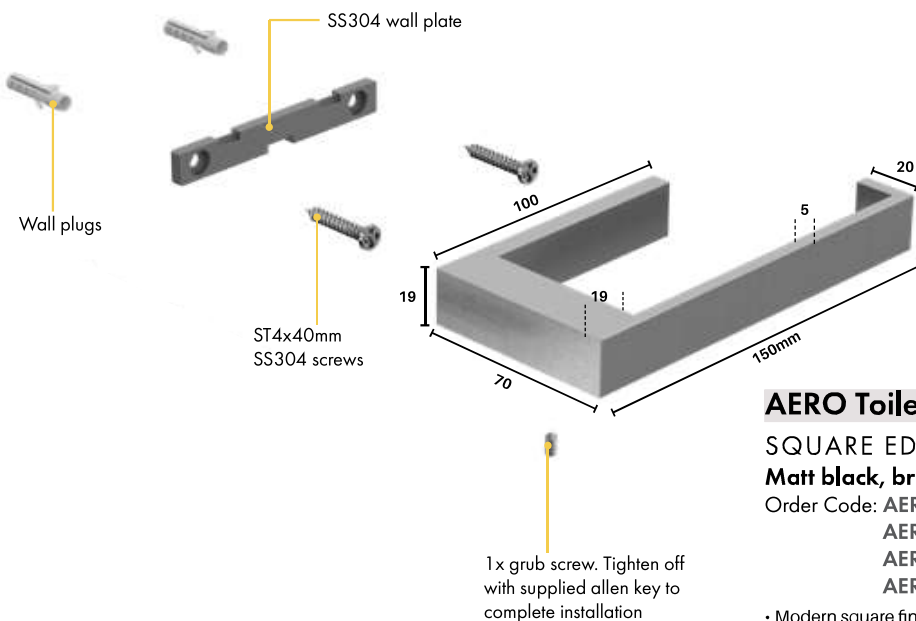

TOILET ROLL HOLDER