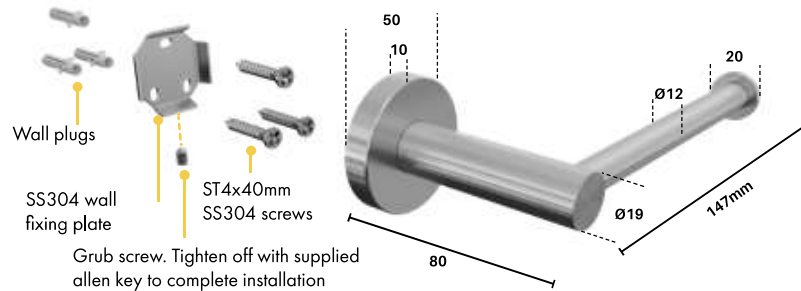

TOILET ROLL HOLDER