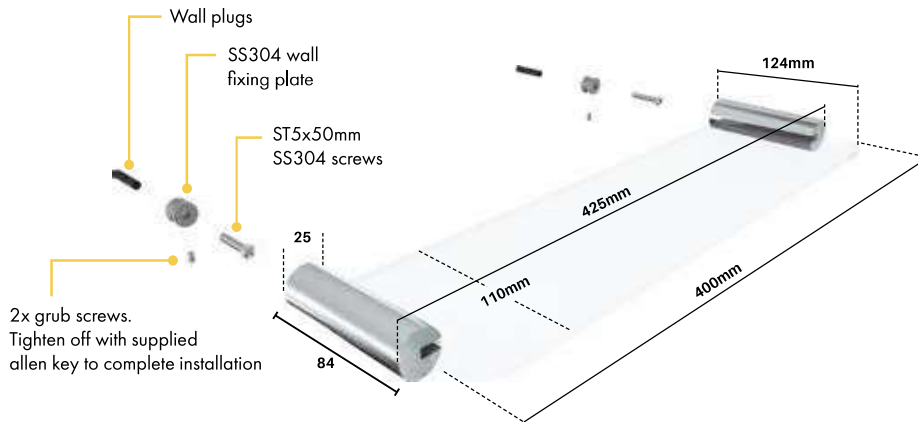

PILLAR RANGE

GLASS SHELF

Pillar Glass Shelf

ROUND PROFILE / GLASS SHELF

Matt black, matt white, polish or brushed gold finish

Order Code: PIL-SHELF-GLASS-B (Matt Black)

PIL-SHELF-GLASS-W (Matt White)

PIL-SHELF-GLASS-P (Polish)

PIL-SHELF-GLASS-G (ORO Brushed Gold)

- Stylish glass shelf - low iron 6mm clear toughened glass
- Side supports are SS304
- Includes fixing screws, wall plug & allen key
- Fixings are hidden. Easy to install
- Install instructions included with each box. Colour printed box with barcode