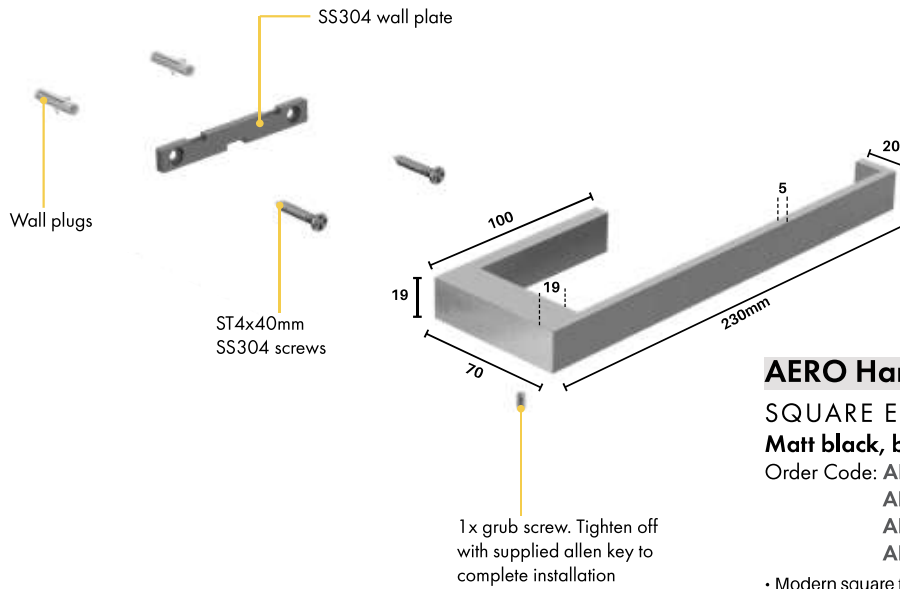

AERO RANGE

HAND TOWEL RAIL