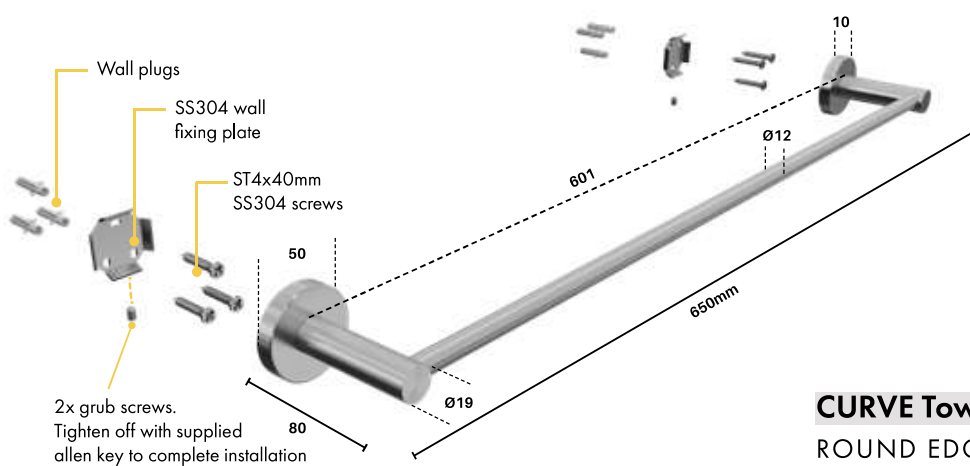

TOWEL RAIL / 600