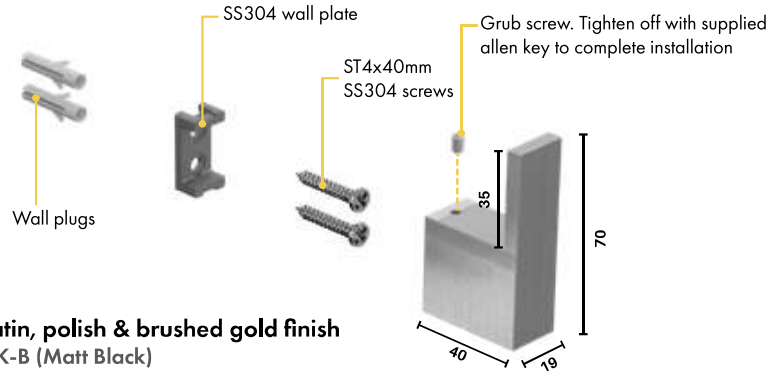

AERO-HANDT-G (ORO Brushed Gold)

- Modern square finish edges
- Manufactured in SS304
- 230mm long with a slimline profile
- Includes fixing screws, wall plug & allen key
- Fixings are hidden
- Ideal for a hand towel

TOILET ROLL HOLDER

AVAILABLE FINISHES

AERO Toilet Roll Holder

SQUARE EDGE

Matt black, brushed satin, polish & brushed gold finish

Order Code: **AERO-ROLL-B (Matt Black)**

AERO-ROLL-S (Brushed Satin)

AERO-ROLL-P (Polish)

AERO-ROLL-G (ORO Brushed Gold)

- Modern square finish edges
- Manufactured in SS304
- 150mm long with a slimline profile
- Includes fixing screws, wall plug & allen key
- Fixings are hidden

AERO RANGE

HOOK