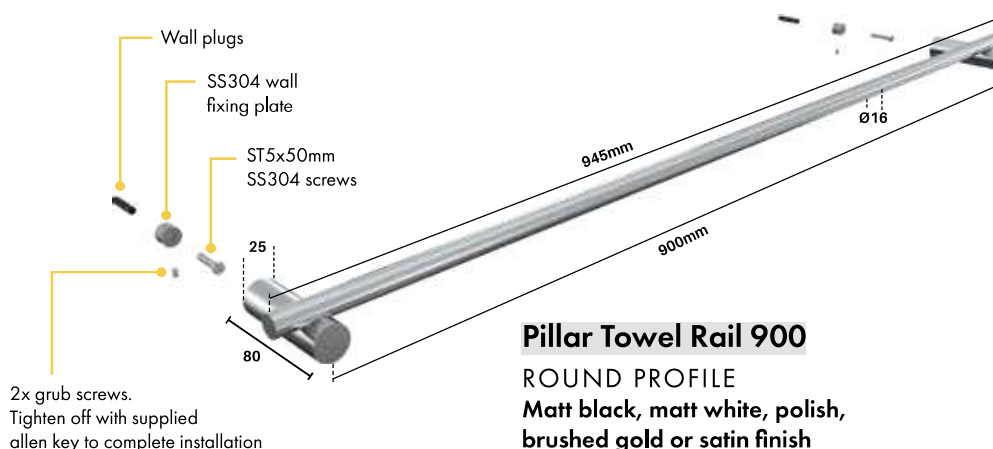

PILLAR RANGE

TOWEL RAIL / 900