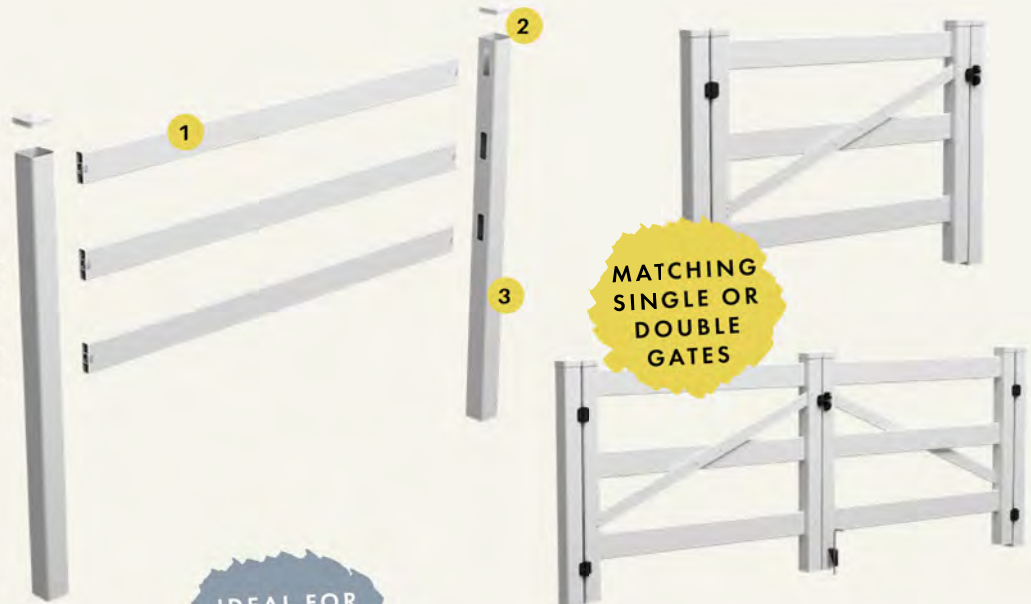

4

Semi privacy

Achieve a semi-private Hamptons fencing solution with maximum street appeal and an abundance of character.

SEMI PRIVACY FENCING

Ideal for front/boundary fencing

> Gates: 1200mm H x 1000mm or 1500mm W

> Panels: 1200mm H x 2388mm W

- 1 Top rail (89mm H x 2388mm W x 51mm D)
- 2 Post top cap
- 3 Post (1900mm H x 102mm W x 102mm D)
- 4 Mid-rail (89mm H x 2388mm W x 51mm D)
- 5 Pickets (785/1030mm H x 38mm W x 38mm D)
- 6 Bottom rail (152mm H x 2388mm W x 51mm D w/ aluminium insert)

5

3 Rail Fencing

A perfect solution for marking your boundary whilst still achieving a Hamptons appeal.

3 RAIL FENCING

Ideal for front/boundary fencing

› Gates: 1300mm H x 1800mm W
(width adjustable)

› Panels: 1350mm H x 2388mm W
(heights between 1200mm & 1400mm achievable)

- 1 Rails (140mm H x 2388mm W x 38mm D)
- 2 Post top cap
- 3 Post (2050mm H x 127mm W x 127mm D)

IDEAL FOR
LONG
BOUNDARY
FENCING
RUNS

6

Finishing touches...

Complement your Hamptons fencing with accessories such as planter boxes, solar lights or a letterbox.