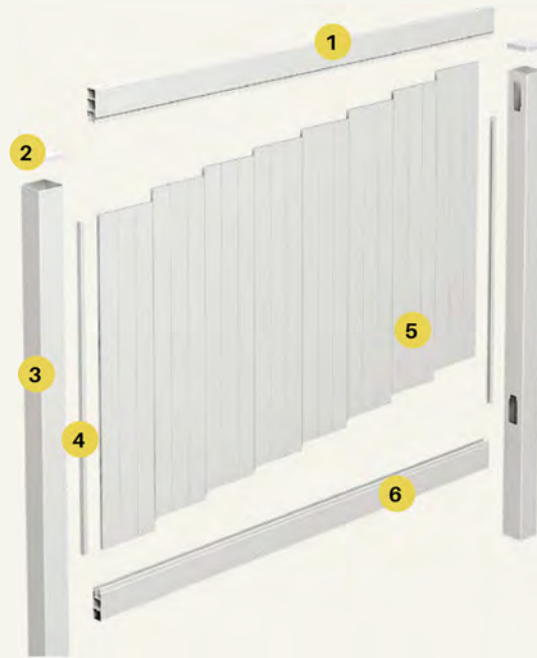

VERTICAL PALING FENCING

Ideal for front/boundary fencing

> Gates: 1800mm H x 1205mm W

> Panels: 1800mm H x 2388mm W

(Height & width adjustable system)

- 1 Top rail (89mm H x 2388mm W x 51mm D)
- 2 Post top cap
- 3 Post (2590mm H x 102mm W x 102mm D)
- 4 Vertical palings (1690mm H x 76mm W x 22mm D)
- 5 Bottom rail (89mm H x 2388mm W x 51mm D)
- 6 Midrail optional (89mm H x 2388mm W x 51mm D)

2

Complete privacy

Full privacy fencing ideal for a solid wall solution offering absolute privacy for your enjoyment.

1800MM HIGH IS STANDARD BUT CUSTOMISATION IS AVAILABLE

FULL PRIVACY FENCING

Ideal solid wall solution

- › Gates: 1800mm H x 1000mm W
- › Panels: 1800mm H x 2388mm W

- 1 Top rail (152mm H x 2388mm W x 51mm D)
- 2 Post top cap
- 3 Post (2500mm H x 127mm W x 127mm D)
- 4 U channel (1495mm H x 27mm W x 25mm D)
- 5 Panel (1565mm H x 289mm W x 22mm D)
- 6 Bottom rail (152mm H x 2388mm W x 51mm D w/ aluminium insert)

- › Gates: 1800mm H x 1000mm W
- › Panels: 1800mm H x 2388mm W

- 1 Top rail (89mm H x 2388mm W x 51mm D)
- 2 Vertical slats (330mm H x 76mm W x 22mm D)
- 3 Mid rail (152mm H x 2388mm W x 51mm D)
- 4 U channel (1145mm H x 27mm W x 25mm D)
- 5 Panel (1215mm H x 289mm W x 22mm D)
- 6 Bottom rail (152mm H x 2388mm W x 51mm D with aluminium insert)