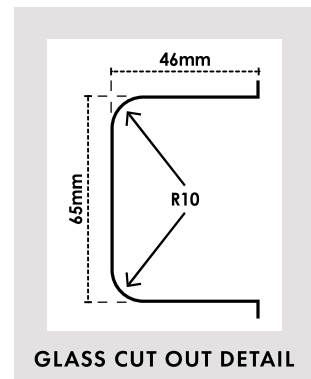

BLITZ GLASS

Showers Frameless

www.blitzglass.com.au

(07) 5493 9779

admin@blitzglass.com.au

PURITY KNOB DOOR PANELS

Order Code	Width	Height	Sqm	Weight
P-D-0600K	600mm	2041mm	1.22	31kg
P-D-0610K	610mm	2041mm	1.25	31kg
P-D-0620K	620mm	2041mm	1.27	32kg
P-D-0630K	630mm	2041mm	1.29	32kg
P-D-0640K	640mm	2041mm	1.31	33kg

See pages 34-35 for knob options

- 10mm thick clear toughened
- Grade "A" toughened glass
- 1 mm radius corners
- Individually boxed panels
- Flat polished edges

PURITY HANDLE DOOR PANELS

Order Code	Width	Height	Sqm	Weight
P-D-0600H	600mm	2041mm	1.22	31kg

See pages 36-37 for handle options

- 10mm thick clear toughened
- Grade "A" toughened glass
- 1 mm radius corners
- Individually boxed panels
- Flat polished edges

PURITY HINGE PANELS

Order Code	Width	Height	Sqm	Weight
P-H-0229	229mm	2050mm	0.46	12kg
P-H-0279	279mm	2050mm	0.56	14kg
P-H-0329	329mm	2050mm	0.66	17kg
P-H-0379	379mm	2050mm	0.78	19kg
P-H-0429	429mm	2050mm	0.88	22kg
P-H-0479	479mm	2050mm	0.98	24kg
P-H-0529	529mm	2050mm	1.08	27kg
P-H-0579	579mm	2050mm	1.19	30kg

Order Code		Width	Height	Sqm	Weight
P-R-RAD-UCNR-0897-L	R200mm to LEFT corner	897mm	2050mm	1.84	46kg
P-R-RAD-UCNR-0897-R	R200mm to RIGHT corner	897mm	2050mm	1.84	46kg
P-R-RAD-UCNR-0997-L	R200mm to LEFT corner	997mm	2050mm	2.04	51kg
P-R-RAD-UCNR-0997-R	R200mm to RIGHT corner	997mm	2050mm	2.04	51kg
P-R-RAD-UCNR-1197-L	R200mm to LEFT corner	1197mm	2050mm	2.45	61kg
P-R-RAD-UCNR-1197-R	R200mm to RIGHT corner	1197mm	2050mm	2.45	61kg