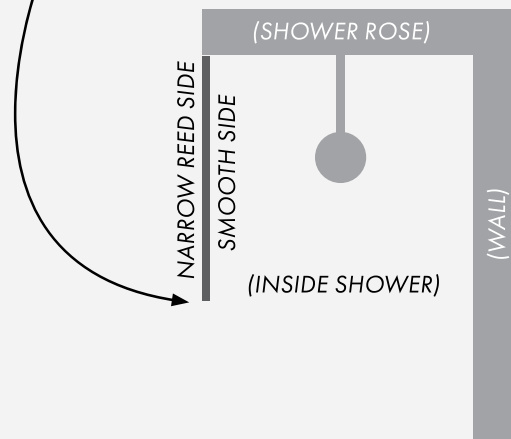

Order Code		Width	Height	Sqm	Weight
P-R-RAD-UCNR-0897-L	R200mm to LEFT corner	897mm	2050mm	1.84	46kg
P-R-RAD-UCNR-0897-R	R200mm to RIGHT corner	897mm	2050mm	1.84	46kg
P-R-RAD-UCNR-0997-L	R200mm to LEFT corner	997mm	2050mm	2.04	51kg
P-R-RAD-UCNR-0997-R	R200mm to RIGHT corner	997mm	2050mm	2.04	51kg
P-R-RAD-UCNR-1197-L	R200mm to LEFT corner	1197mm	2050mm	2.45	61kg
P-R-RAD-UCNR-1197-R	R200mm to RIGHT corner	1197mm	2050mm	2.45	61kg

Right screens need to be installed on the right-hand side of the shower as you walk in, and left screens need to be installed on the left-hand side of the shower as you walk in.

TOP VIEW

RIGHT corner radius panel

TOP VIEW

LEFT corner radius panel

→ This is a **right** corner radius panel

PREMIUM
ULTRACLEAR
NARROW
REEDED

PURITY BRACE PANELS

Use in conjunction with glass brace brackets: refer P38-39.

Provides rigidity for hinge panel supporting the shower door and return panel