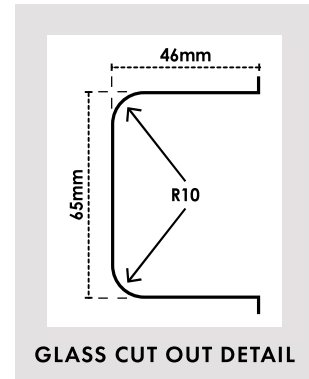

See pages 34-35 for knob options

- 10mm thick clear toughened
- Grade "A" toughened glass
- 1 mm radius corners
- Individually boxed panels
- Flat polished edges

PURITY HANDLE DOOR PANELS

Order Code	Width	Height	Sqm	Weight
P-D-0600H	600mm	2041mm	1.22	31kg

See pages 36-37 for handle options

- 10mm thick clear toughened
- Grade "A" toughened glass
- 1 mm radius corners
- Individually boxed panels
- Flat polished edges

PURITY HINGE PANELS

Order Code	Width	Height	Sqm	Weight
P-H-0229	229mm	2050mm	0.46	12kg
P-H-0279	279mm	2050mm	0.56	14kg
P-H-0329	329mm	2050mm	0.66	17kg
P-H-0379	379mm	2050mm	0.78	19kg
P-H-0429	429mm	2050mm	0.88	22kg
P-H-0479	479mm	2050mm	0.98	24kg
P-H-0529	529mm	2050mm	1.08	27kg
P-H-0579	579mm	2050mm	1.19	30kg

10mm thick clear toughened

Grade "A" toughened glass

1 mm radius corners

Individually boxed panels

Flat polished edges

PURITY RETURN/FIXED PANELS

Order Code	Width	Height	Sqm	Weight
P-R-0197	197mm	2050mm	0.40	10
P-R-0297	297mm	2050mm	0.61	15
P-R-0397	397mm	2050mm	0.81	20
P-R-0497	497mm	2050mm	1.02	25
P-R-0597	597mm	2050mm	1.22	31
P-R-0697	697mm	2050mm	1.43	36
P-R-0797	797mm	2050mm	1.63	41
P-R-0847	847mm	2050mm	1.74	43
P-R-0872	872mm	2050mm	1.79	45
P-R-0897	897mm	2050mm	1.84	46
P-R-0922	922mm	2050mm	1.89	47
P-R-0947	947mm	2050mm	1.94	49
P-R-0972	972mm	2050mm	1.99	50
P-R-0997	997mm	2050mm	2.04	51
P-R-1022	1022mm	2050mm	2.10	52
P-R-1047	1047mm	2050mm	2.15	54
P-R-1097	1097mm	2050mm	2.25	56
P-R-1147	1147mm	2050mm	2.35	59
P-R-1197	1197mm	2050mm	2.45	61
P-R-1297	1297mm	2050mm	2.66	67
P-R-1397	1397mm	2050mm	2.86	72

Order Code		Width	Height	Sqm	Weight
P-R-RAD-UCNR-0897-L	R200mm to LEFT corner	897mm	2050mm	1.84	46kg
P-R-RAD-UCNR-0897-R	R200mm to RIGHT corner	897mm	2050mm	1.84	46kg
P-R-RAD-UCNR-0997-L	R200mm to LEFT corner	997mm	2050mm	2.04	51kg
P-R-RAD-UCNR-0997-R	R200mm to RIGHT corner	997mm	2050mm	2.04	51kg
P-R-RAD-UCNR-1197-L	R200mm to LEFT corner	1197mm	2050mm	2.45	61kg
P-R-RAD-UCNR-1197-R	R200mm to RIGHT corner	1197mm	2050mm	2.45	61kg