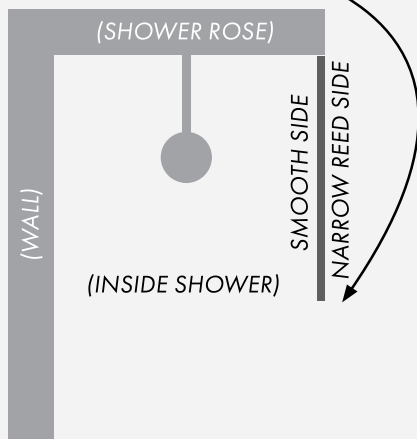

10mm thick clear toughened

Individually boxed panels

Grade "A" toughened glass

Flat polished edges

Features large radius corner (R200)

Rotate panel for left or right side fitting

ULTRACLEAR NARROW REEDED

Introducing the Future of Shower Elegance!

Dive into a blend of durability and refined aesthetics with our new 10mm toughened shower panel range. Expertly crafted with a gracefully large radius top corner and available in ultraclear narrow reeded, this new range captures the in-trend demand for large radius panels.

- ✔ 10MM TOUGHENED SAFETY GLASS
- ✔ ULTRACLEAR NARROW REEDED GLASS
- ✔ 200MM RADIUS IN TOP LEFT OR RIGHT CORNER
- ✔ FIXED PANEL
- ✔ 2050MM (H)
- ✔ AVAILABLE IN 3 WIDTHS: 897MM, 997MM, 1197MM (W)
- ✔ INDIVIDUALLY PACKAGED FOR EASY TRANSPORT & HANDLING

Right screens need to be installed on the right-hand side of the shower as you walk in, and left screens need to be installed on the left-hand side of the shower as you walk in.

TOP VIEW

RIGHT corner radius panel