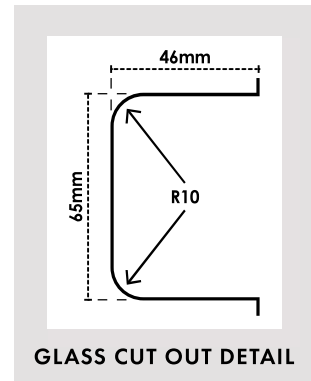

BLITZ GLASS

Showers Frameless

www.blitzglass.com.au

(07) 5493 9779

admin@blitzglass.com.au

PURITY KNOB DOOR PANELS

Order Code	Width	Height	Sqm	Weight
P-D-0600K	600mm	2041mm	1.22	31kg
P-D-0610K	610mm	2041mm	1.25	31kg
P-D-0620K	620mm	2041mm	1.27	32kg
P-D-0630K	630mm	2041mm	1.29	32kg
P-D-0640K	640mm	2041mm	1.31	33kg

See pages 34-35 for knob options

- 10mm thick clear toughened
- Grade "A" toughened glass
- 1 mm radius corners
- Individually boxed panels
- Flat polished edges

PURITY HANDLE DOOR PANELS

Order Code	Width	Height	Sqm	Weight
P-D-0600H	600mm	2041mm	1.22	31kg

See pages 36-37 for handle options

- 10mm thick clear toughened
- Grade "A" toughened glass
- 1 mm radius corners
- Individually boxed panels
- Flat polished edges

PURITY HINGE PANELS

Order Code	Width	Height	Sqm	Weight
P-H-0229	229mm	2050mm	0.46	12kg
P-H-0279	279mm	2050mm	0.56	14kg
P-H-0329	329mm	2050mm	0.66	17kg
P-H-0379	379mm	2050mm	0.78	19kg
P-H-0429	429mm	2050mm	0.88	22kg
P-H-0479	479mm	2050mm	0.98	24kg
P-H-0529	529mm	2050mm	1.08	27kg
P-H-0579	579mm	2050mm	1.19	30kg

Order Code		Width	Height	Sqm	Weight
P-R-RAD-UCNR-0897-L	R200mm to LEFT corner	897mm	2050mm	1.84	46kg
P-R-RAD-UCNR-0897-R	R200mm to RIGHT corner	897mm	2050mm	1.84	46kg
P-R-RAD-UCNR-0997-L	R200mm to LEFT corner	997mm	2050mm	2.04	51kg
P-R-RAD-UCNR-0997-R	R200mm to RIGHT corner	997mm	2050mm	2.04	51kg
P-R-RAD-UCNR-1197-L	R200mm to LEFT corner	1197mm	2050mm	2.45	61kg
P-R-RAD-UCNR-1197-R	R200mm to RIGHT corner	1197mm	2050mm	2.45	61kg