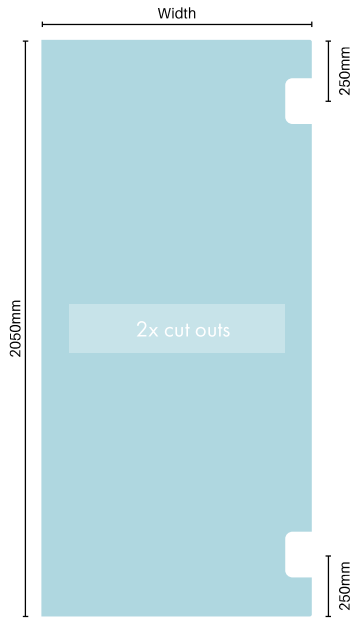

BLITZ GLASS

Showers Frameless

www.blitzglass.com.au

(07) 5493 9779

admin@blitzglass.com.au

PURITY KNOB DOOR PANELS

Order Code	Width	Height	Sqm	Weight
P-D-0600K	600mm	2041mm	1.22	31kg
P-D-0610K	610mm	2041mm	1.25	31kg
P-D-0620K	620mm	2041mm	1.27	32kg
P-D-0630K	630mm	2041mm	1.29	32kg
P-D-0640K	640mm	2041mm	1.31	33kg

See pages 34-35 for knob options

- 10mm thick clear toughened
- Grade "A" toughened glass
- 1 mm radius corners
- Individually boxed panels
- Flat polished edges

PURITY HANDLE DOOR PANELS

Order Code	Width	Height	Sqm	Weight
P-D-0600H	600mm	2041mm	1.22	31kg

See pages 36-37 for handle options

- 10mm thick clear toughened
- Grade "A" toughened glass
- 1 mm radius corners
- Individually boxed panels
- Flat polished edges

PURITY HINGE PANELS

Order Code	Width	Height	Sqm	Weight
P-H-0229	229mm	2050mm	0.46	12kg
P-H-0279	279mm	2050mm	0.56	14kg
P-H-0329	329mm	2050mm	0.66	17kg
P-H-0379	379mm	2050mm	0.78	19kg
P-H-0429	429mm	2050mm	0.88	22kg
P-H-0479	479mm	2050mm	0.98	24kg
P-H-0529	529mm	2050mm	1.08	27kg
P-H-0579	579mm	2050mm	1.19	30kg

10mm thick clear toughened

Grade "A" toughened glass

1 mm radius corners

Individually boxed panels

Flat polished edges

PURITY RETURN/FIXED PANELS

Order Code	Width	Height	Sqm	Weight
P-R-0197	197mm	2050mm	0.40	10
P-R-0297	297mm	2050mm	0.61	15
P-R-0397	397mm	2050mm	0.81	20
P-R-0497	497mm	2050mm	1.02	25
P-R-0597	597mm	2050mm	1.22	31
P-R-0697	697mm	2050mm	1.43	36
P-R-0797	797mm	2050mm	1.63	41
P-R-0847	847mm	2050mm	1.74	43
P-R-0872	872mm	2050mm	1.79	45
P-R-0897	897mm	2050mm	1.84	46
P-R-0922	922mm	2050mm	1.89	47
P-R-0947	947mm	2050mm	1.94	49
P-R-0972	972mm	2050mm	1.99	50
P-R-0997	997mm	2050mm	2.04	51
P-R-1022	1022mm	2050mm	2.10	52
P-R-1047	1047mm	2050mm	2.15	54
P-R-1097	1097mm	2050mm	2.25	56
P-R-1147	1147mm	2050mm	2.35	59
P-R-1197	1197mm	2050mm	2.45	61
P-R-1297	1297mm	2050mm	2.66	67
P-R-1397	1397mm	2050mm	2.86	72