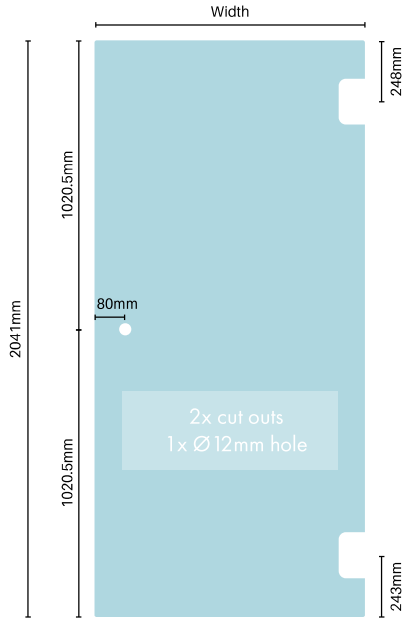

BLITZ GLASS

Showers Frameless

www.blitzglass.com.au

(07) 5493 9779

admin@blitzglass.com.au

PURITY KNOB DOOR PANELS

Order Code	Width	Height	Sqm	Weight
P-D-0600K	600mm	2041mm	1.22	31kg
P-D-0610K	610mm	2041mm	1.25	31kg
P-D-0620K	620mm	2041mm	1.27	32kg
P-D-0630K	630mm	2041mm	1.29	32kg
P-D-0640K	640mm	2041mm	1.31	33kg

See pages 34-35 for knob options

- 10mm thick clear toughened
- Grade "A" toughened glass
- 1 mm radius corners
- Individually boxed panels
- Flat polished edges

PURITY HANDLE DOOR PANELS

Order Code	Width	Height	Sqm	Weight
P-D-0600H	600mm	2041mm	1.22	31kg

See pages 36-37 for handle options

- 10mm thick clear toughened
- Grade "A" toughened glass
- 1 mm radius corners
- Individually boxed panels
- Flat polished edges

PURITY HINGE PANELS

Order Code	Width	Height	Sqm	Weight
P-H-0229	229mm	2050mm	0.46	12kg
P-H-0279	279mm	2050mm	0.56	14kg
P-H-0329	329mm	2050mm	0.66	17kg
P-H-0379	379mm	2050mm	0.78	19kg
P-H-0429	429mm	2050mm	0.88	22kg
P-H-0479	479mm	2050mm	0.98	24kg
P-H-0529	529mm	2050mm	1.08	27kg
P-H-0579	579mm	2050mm	1.19	30kg

Order Code		Width	Height	Sqm	Weight
P-R-RAD-UCNR-0897-L	R200mm to LEFT corner	897mm	2050mm	1.84	46kg
P-R-RAD-UCNR-0897-R	R200mm to RIGHT corner	897mm	2050mm	1.84	46kg
P-R-RAD-UCNR-0997-L	R200mm to LEFT corner	997mm	2050mm	2.04	51kg
P-R-RAD-UCNR-0997-R	R200mm to RIGHT corner	997mm	2050mm	2.04	51kg
P-R-RAD-UCNR-1197-L	R200mm to LEFT corner	1197mm	2050mm	2.45	61kg
P-R-RAD-UCNR-1197-R	R200mm to RIGHT corner	1197mm	2050mm	2.45	61kg