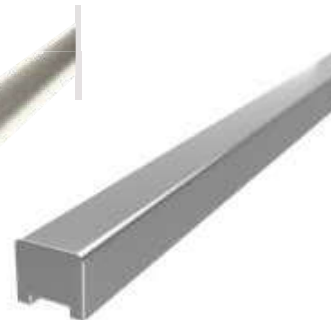

Wall hinge

135 degree hinge

Round horizontal support arm

Small adjustable support arm

U channels

Wall bracket

Offset wall bracket

Small glass brace

Large glass brace

Round slimline knob

Offset wall mechanically fixed bracket

Slimline aluminium water bar

Rectangle aluminium water bar

Zürich

C H R O M E

This range integrates the latest manufacturing techniques to provide the highest quality products at the absolute best wholesale prices. Innovative manufacturing techniques provide the highest quality chrome finish at amazing low prices.