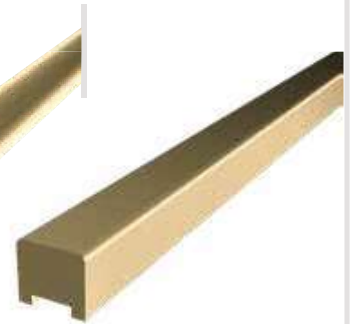

Glass to glass hinge

Offset wall to glass hinge

Wall hinge

135 degree hinge

Small adjustable support arm

Round horizontal support arm

U channels

Wall bracket

Offset wall bracket

Small glass brace

Large glass brace

Round slimline knob

Offset wall mechanically fixed bracket

Slimline aluminium water bar

Rectangle aluminium water bar

NiKL

A contemporary take on the classic chrome finish – brushed nickel is the new modern

Metallic and earthy, brushed nickel suits any decor for a serene finish

Glass to glass hinge

Offset wall to glass hinge