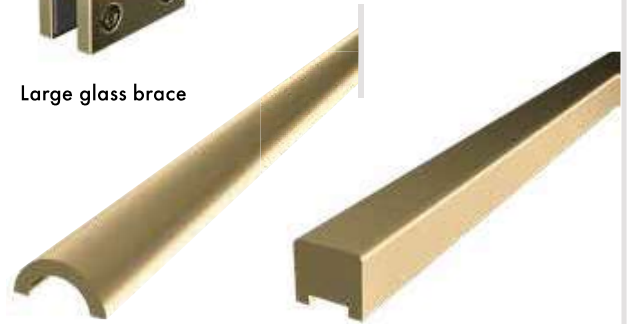

Glass to glass hinge

Offset wall to glass hinge

Wall hinge

135 degree hinge

Small adjustable support arm

Round horizontal support arm

U channels

Wall bracket

Offset wall bracket

Small glass brace

Large glass brace

Round slimline knob

Offset wall mechanically fixed bracket

Slimline aluminium water bar

Rectangle aluminium water bar

NiKL

A contemporary take on the classic chrome finish – brushed nickel is the new modern

Metallic and earthy, brushed nickel suits any decor for a serene finish

Glass to glass hinge

Offset wall to glass hinge