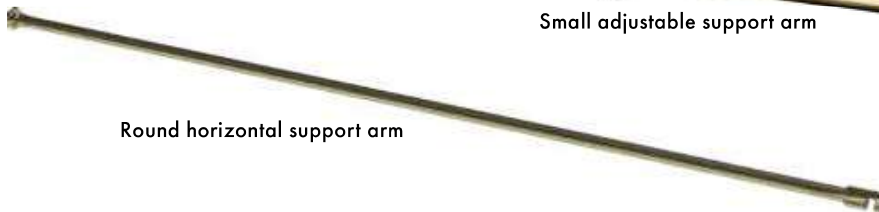

Glass to glass hinge

Offset wall to glass hinge

Wall hinge

135 degree hinge

Small adjustable support arm

Round horizontal support arm

U channels

Wall bracket