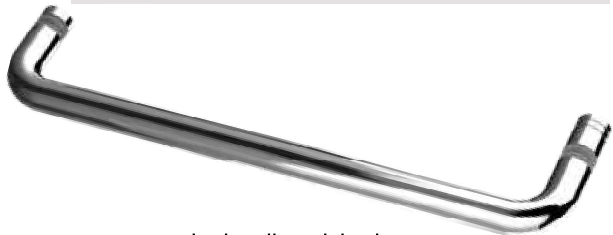

Wall bracket

Offset wall bracket

Round wall bracket

Small glass brace

Large glass brace

Round slimline knob

Square L knob

Square recessed knob

Round notched knob

Round recessed knob

Square D handle

D handle with knob

Horizontal D handle with knob

Door stop

Door bump stop

Small adjustable support arm

Square horizontal support arm

Round horizontal support arm

Slimline aluminium water bar

Rectangle aluminium water bar

Vertical support arm

U channels

**MECHANICALLY FIXED
brackets**

A full range of mechanically fixed brackets
See pages 32-33 for full range and specifications