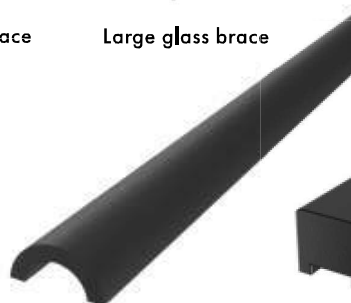

Glass to glass hinge

Offset wall to glass hinge

Wall hinge

135 degree hinge

Round horizontal support arm

Small adjustable support arm

U channels

Wall bracket

Offset wall bracket

Small glass brace

Large glass brace

Round slimline knob

Offset wall mechanically fixed bracket

Slimline aluminium water bar (matt black)

Rectangle aluminium water bar (matt black)